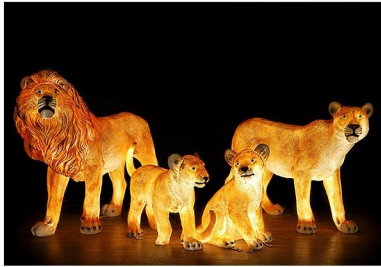

FRP lion lamp

Product material: FRB High light transmittance
Product size: 1450*410*H1010mm
Product voltage: 24V
Product power: 150W
Product weight: 15KG