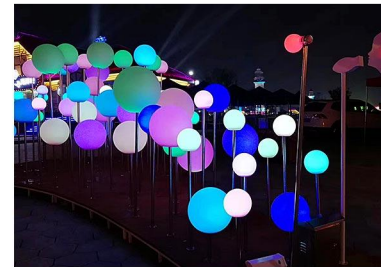

Breathing Light Blow Lamp

Product material: PE rotomolding shell
Product size: $\Phi 150/200/250/300/400/500$ mm
Product mode: dmx512 control
Product voltage: DC24V
Product color: red/yellow/blue/green/purple/pink/white