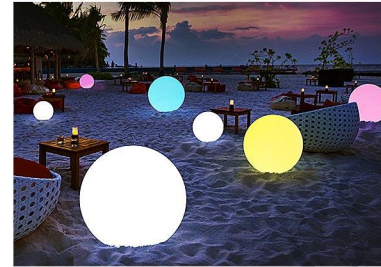

luminous rotomolding ball

Product material: PE material
Product size: Φ 30/50/80/100/120cm (customizable)
Product color: red/yellow/blue/green/purple/pink/white
Product voltage: 220V
Product power: 3W