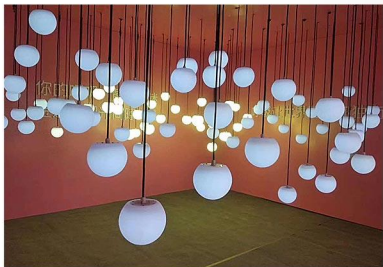

Breathing Light Blow Lamp

Product material: PC material
Product size: 150mm/200mm
Product voltage: DC24V
Product power: 3W
Product color: white/color