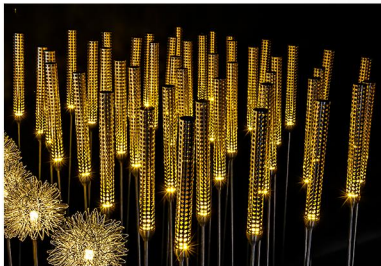

Reed floor lamp

Product material: stainless steel
Product size: high 80cm
Product color: red/yellow/blue/green/white/pink
Product voltage: 12V
Product power: 1W