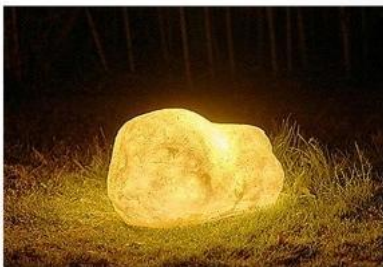

Simulation stone lamp

Product material:FRP High light transmittance
Product size:customized
Product light source warm light/white light
Product votage 24V
Product power 20W