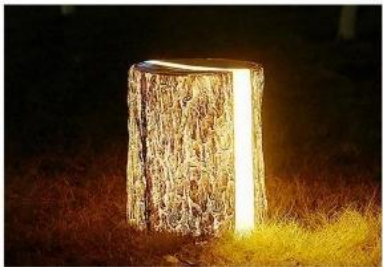

Simulation tree stump light

Product material FRP High light transmittance
Product size.300*φ300~H400mm (customirable)
Product light source warm light/white light
Product votage.24V
Product power:12W